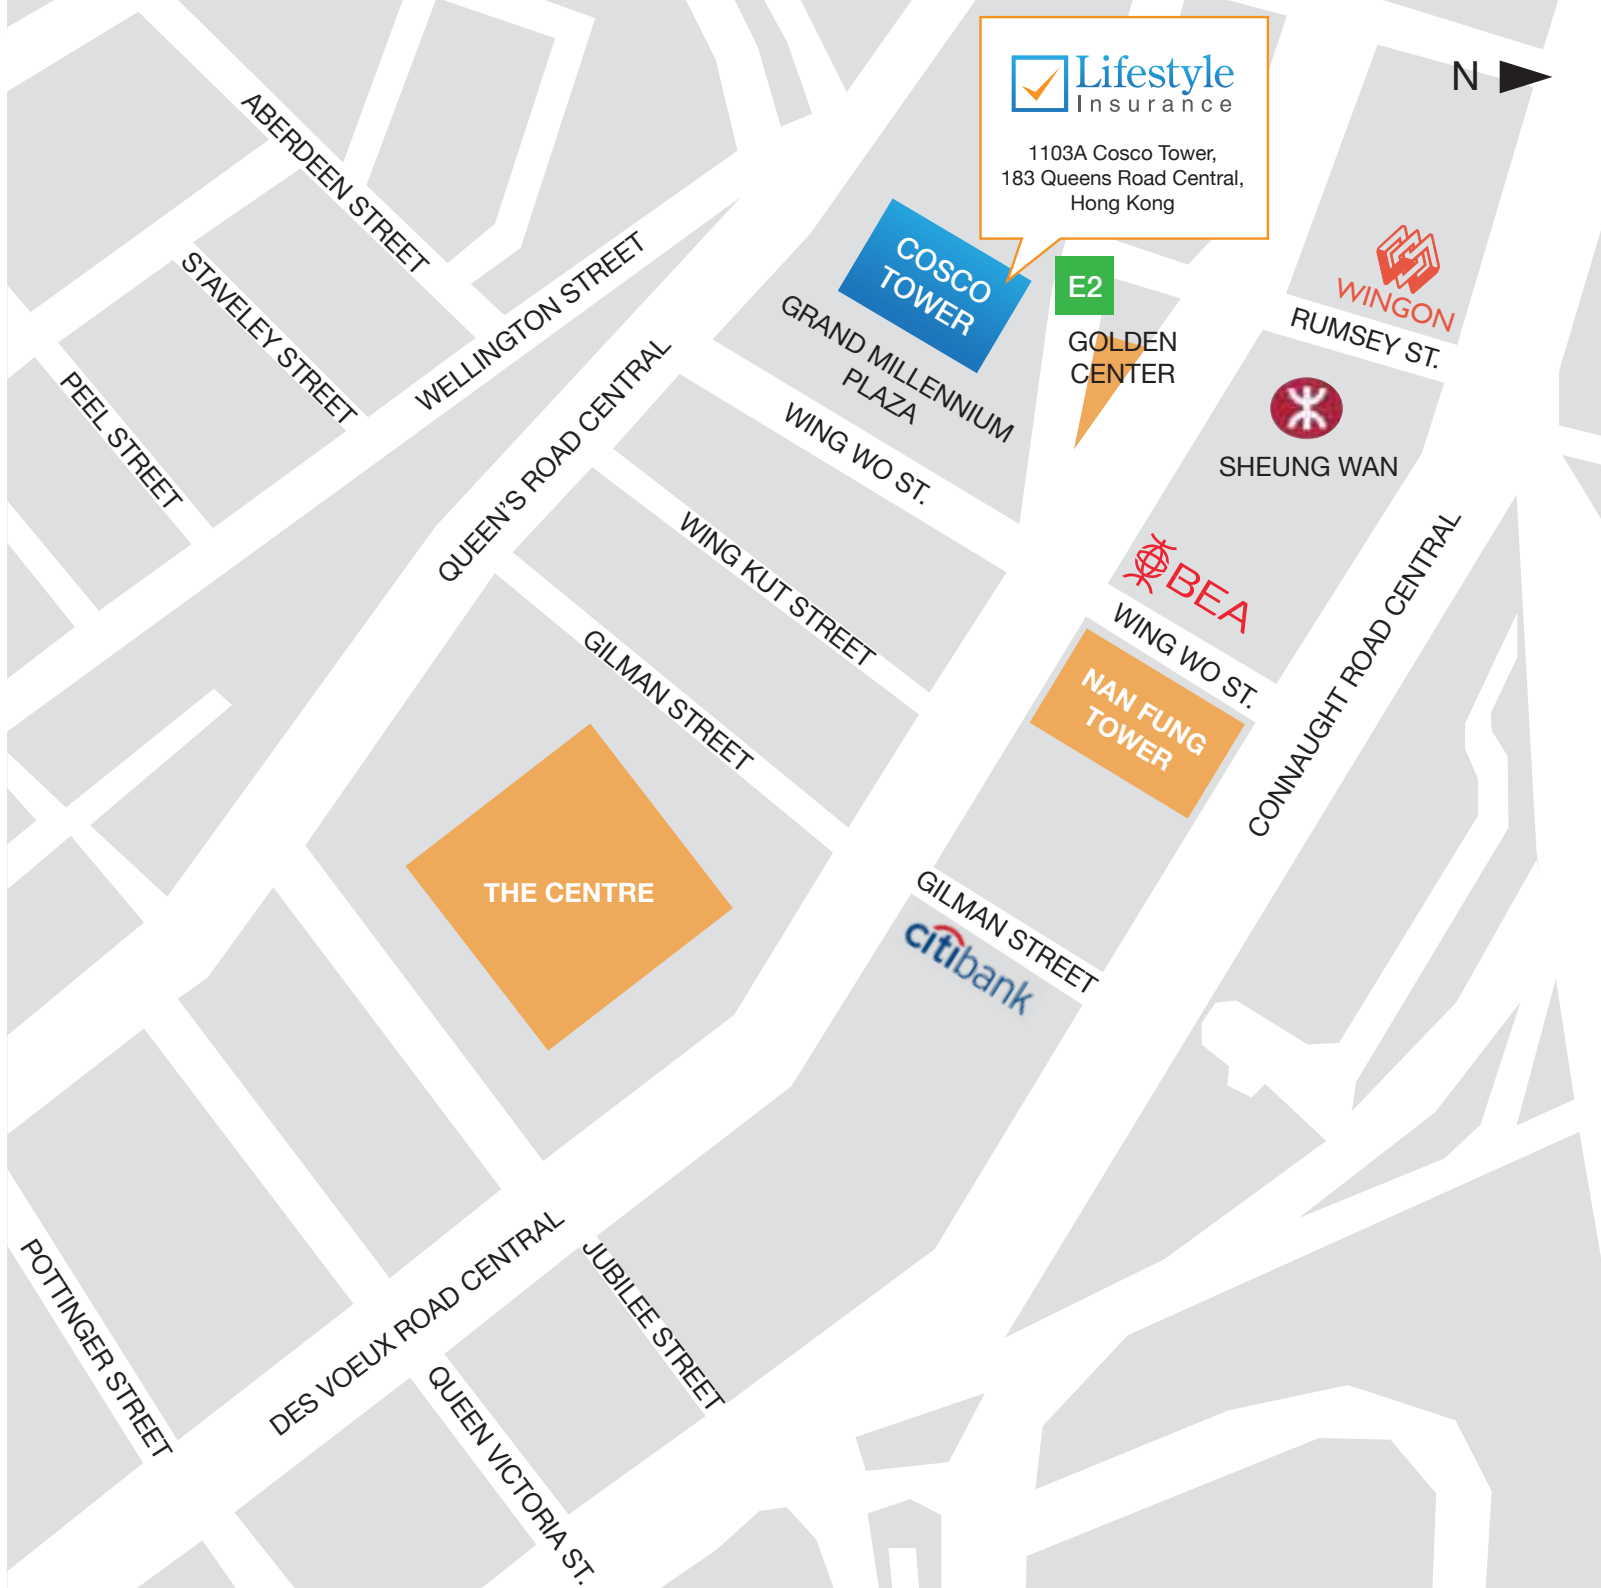

1103A Cosco Tower,  
183 Queens Road Central,  
Hong Kong

COSCO TOWER

GRAND MILLENNIUM PLAZA

E2

GOLDEN CENTER

RUMSEY ST.

SHEUNG WAN

WING WO ST.

NAN FUNG TOWER

CONNAUGHT ROAD CENTRAL

GILMAN STREET  
citibank

THE CENTRE

POTTINGER STREET

DES VOEUX ROAD CENTRAL

QUEEN VICTORIA ST.

JUBILEE STREET